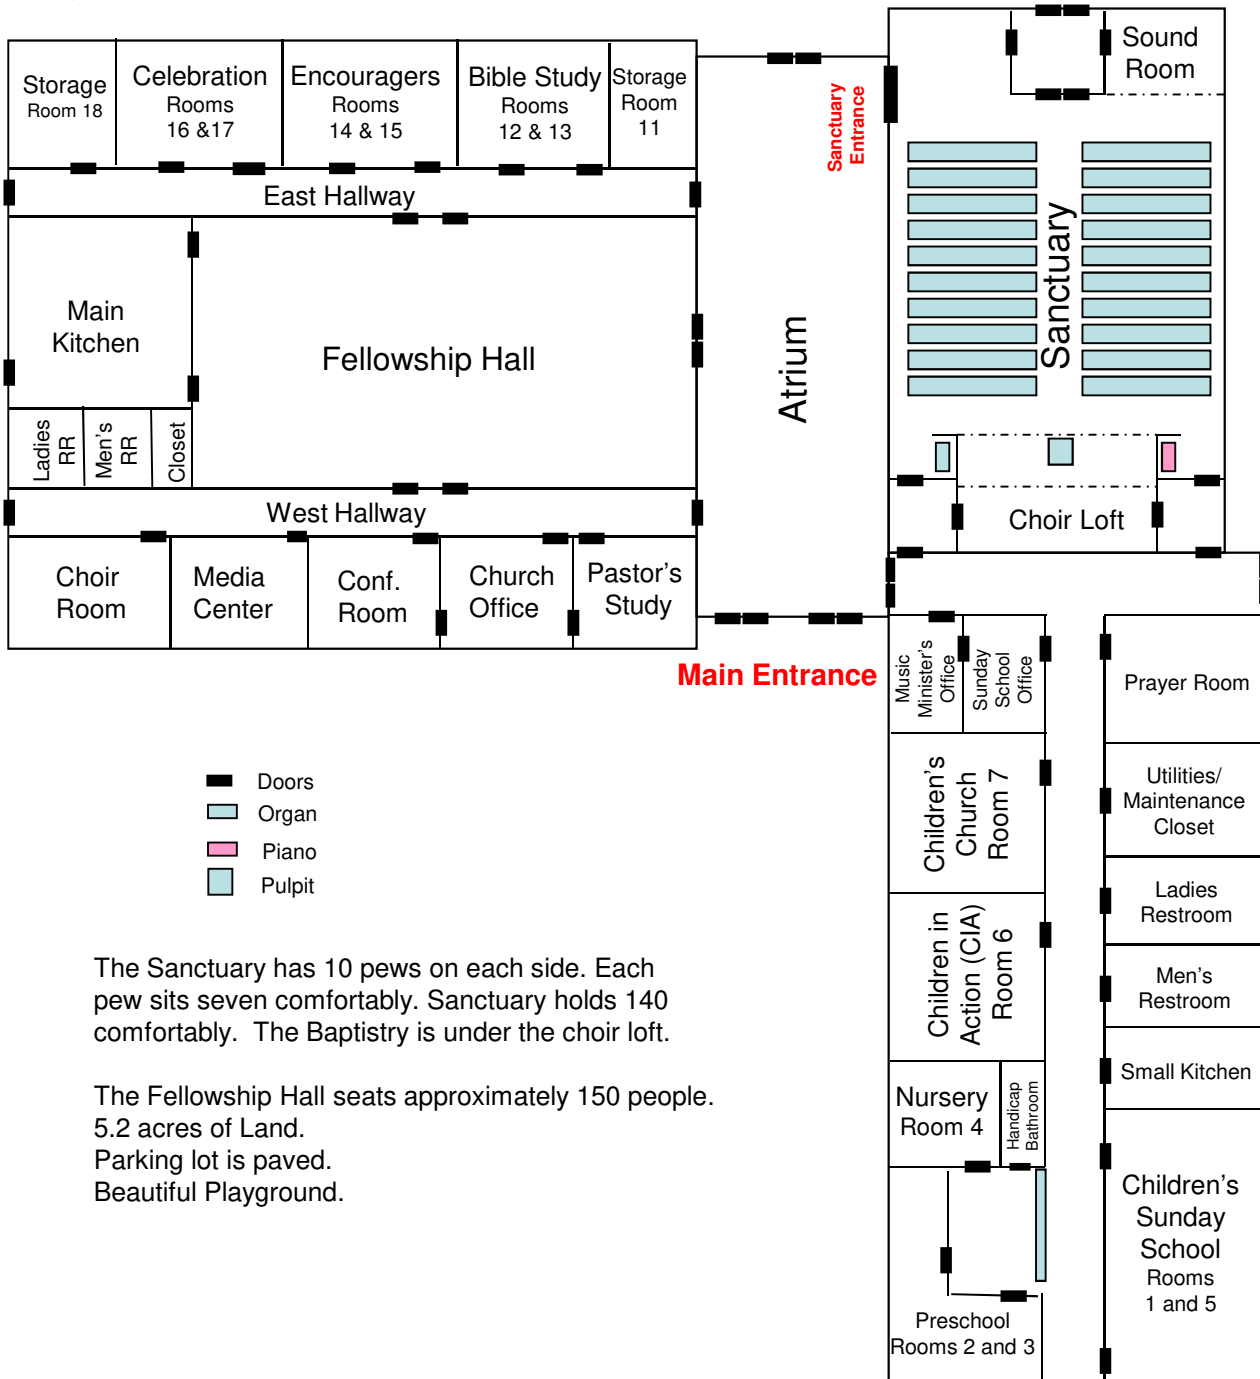

Hillcrest Baptist Church

11342 Hillcrest Road
 Hanover, VA 23069
 804.730.1500

The Sanctuary has 10 pews on each side. Each pew sits seven comfortably. Sanctuary holds 140 comfortably. The Baptistry is under the choir loft.

The Fellowship Hall seats approximately 150 people.
 5.2 acres of Land.
 Parking lot is paved.
 Beautiful Playground.